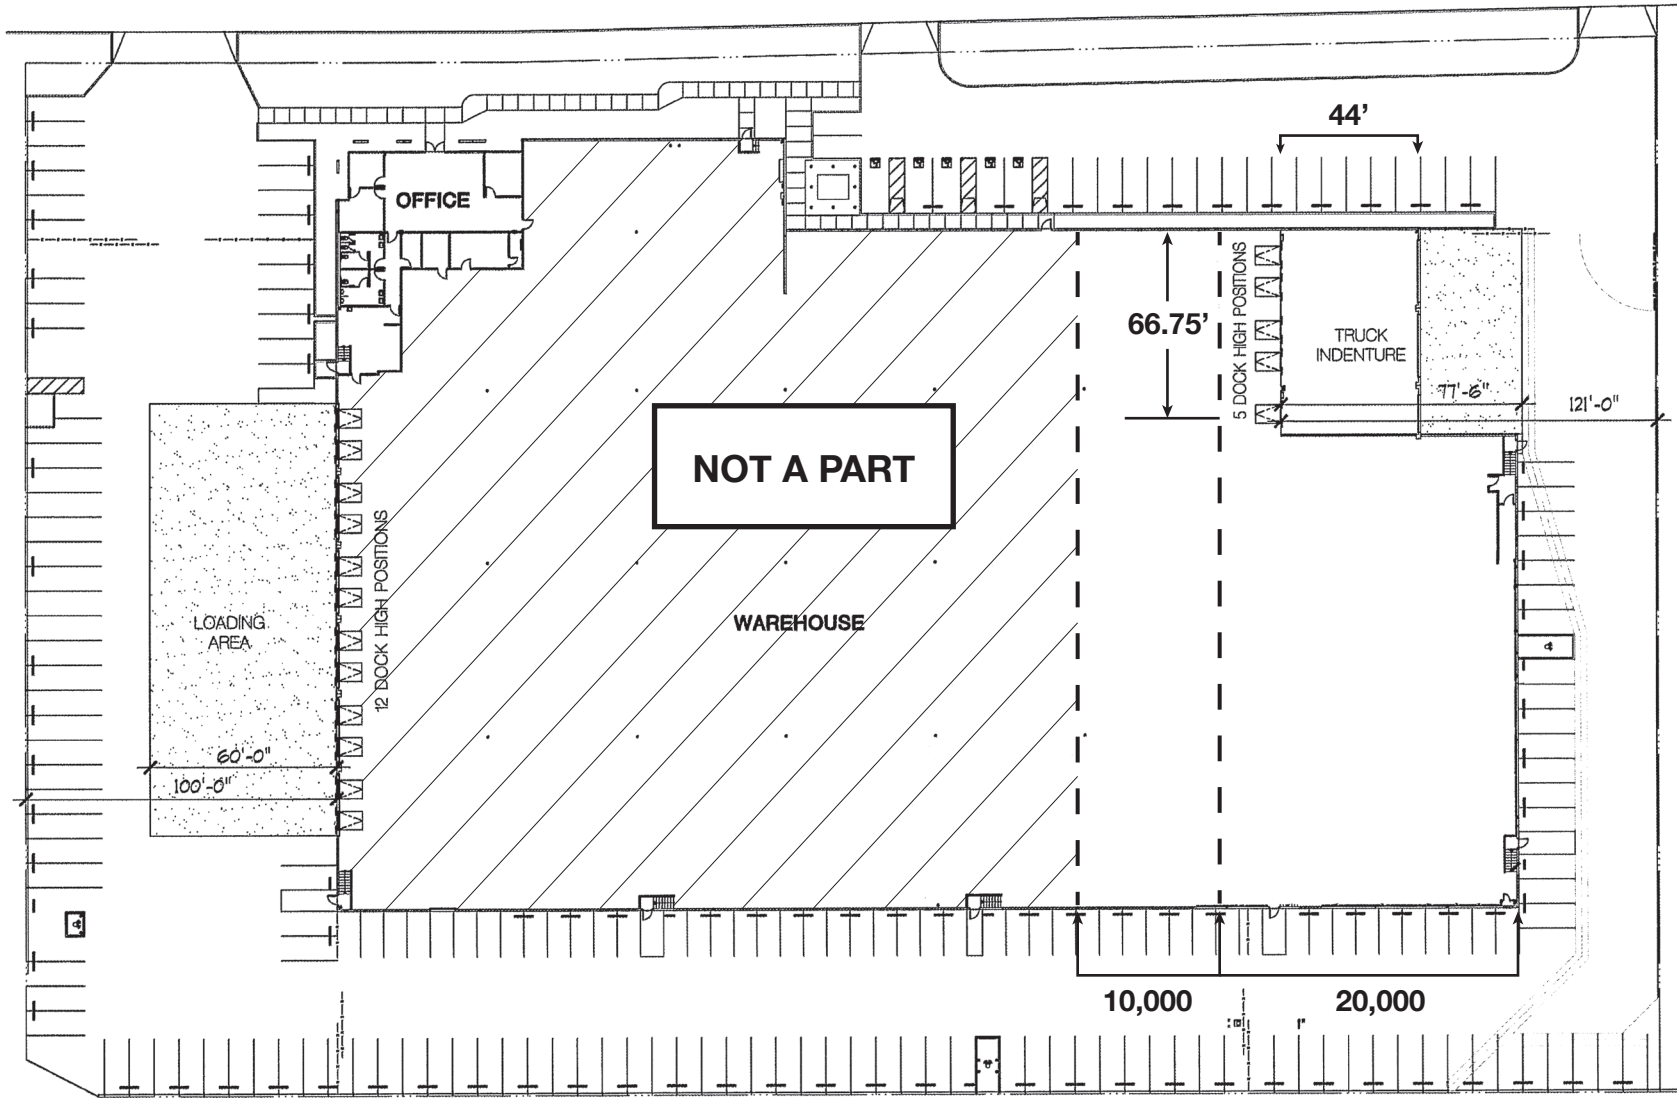

2120 UNIVERSITY DRIVE

RANCHO DOMINGUEZ, CA

UNIVERSITY DRIVE

SITE PLAN

WITHEE MALCOLM
ARCHITECTS, LLP
2251 W. 190th Street
Torrance, Ca 90504
t. 310.217.8885
f. 310.217.0425